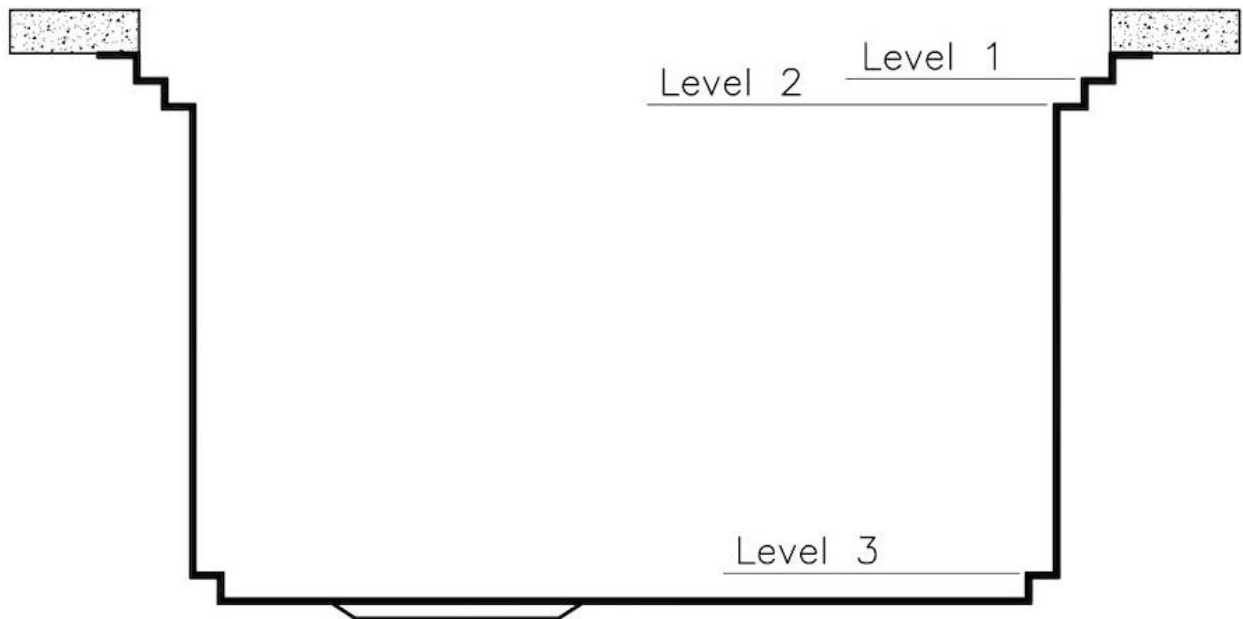

Milano Optional accessories / Accessori opzionali

The "rails" system makes it possible to use a combination of numerous accessories. Grids, chopping boards, utensils' ranging system, bowls and containers of different dimensions can be alternated in the workspace with a simple gesture, and can easily be stacked, in order to be on hand at all times.

Il sistema di "corsie" rende possibile l'utilizzo combinato di innumerevoli accessori. Griglie, taglieri, portautensili, vaschette e contenitori di varie dimensioni si alternano nella zona di lavoro con un semplice gesto e possono essere impilati, sempre a portata di mano.