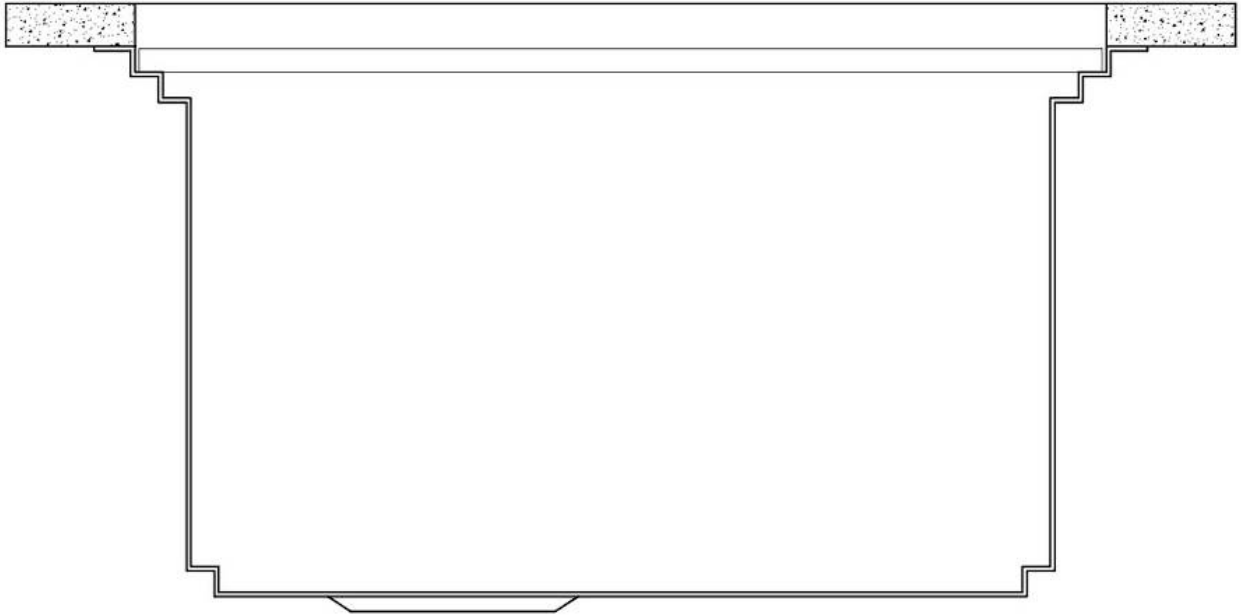

Milano Level 1

Compatible accessories/Accessori compatibili:

8100 600
8642 000